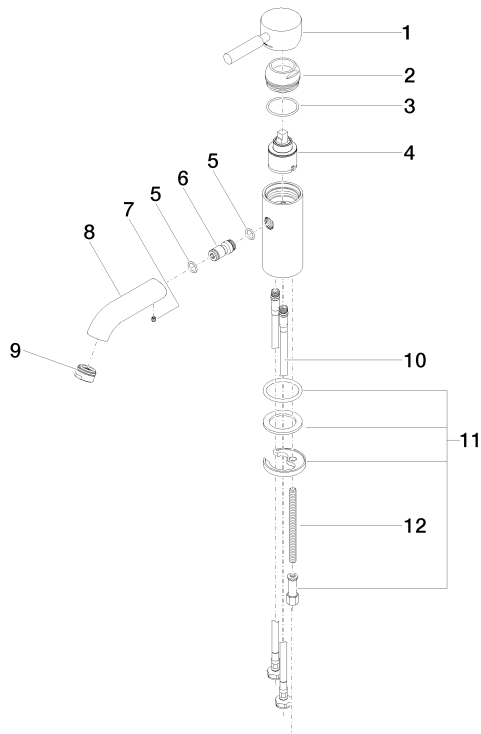

EDITION PRO GRANDE Single-lever basin mixer without pop-up waste - Chrome

33 522 626

- 130mm projection
- fixed spout
- circular, air-enriched flow
- height of mixer 142 mm
- height up to aerator 51 mm
- hole diameter 35 mm
- 2x screw-in M 10 x 1 pressure hose, leak-tested
- max. flow 7 l/min
- lead-free

	Chrome	33 522 626-00
	Matte Black	33 522 626-33
	Brushed Chrome	33 522 626-93

EDITION PRO GRANDE Single-lever basin mixer without pop-up waste - Chrome

33 522 626
mm [inches]

Flow rate chart

Certificates

WRAS_1805123. LGA_9389.

**EDITION PRO GRANDE Single-lever basin mixer without pop-up waste -
Chrome**

33 522 626

Spare parts list

No.	Item Number	Name	Quantity used	Delivery time
1	90 20 62 047 00-00	handle	1	10
2	09 28 30 016-00	cover	1	10
3	09 14 10 134 90	seal	1	2
4	90 15 05 045 00 90	cartridge	1	2
5	09 14 10 003 90	seal	1	2
6	09 24 04 025 10 90	nipple	1	2
7	90 31 11 030 00 90	pin	1	2
8	09 11 06 063 10-00	spout	1	10
9	90 23 01 118 01-00	aerator	1	10
10	04 30 04 104 00 90	hose	2	2
11	04 30 11 038 00 90	fixing set	1	2
12	09 31 11 012 90	pin	1	2